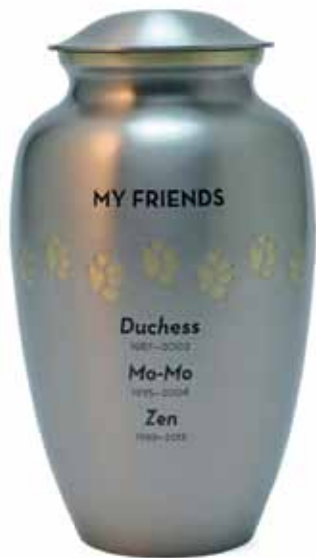

Elite Floral Blush
C115XS

Floral Blush
C105XS

Family Pet Urns & Accessories

Family Pet Urns

Classic Paw Pewter
2896F

Classic Pet Violet
9505F

| Brass | |
|--------------|--------------|
| Dimensions | Cubic Inches |
| 10.4" x 6.1" | 195 |